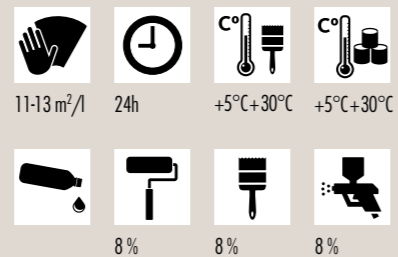

linea **WOODCAP**

Specific varnishes for wood

ARREGHINI®
ITALIAN PAINTS SINCE 1950

Riplast 1 lucido o satin

Flatting -glossy/satin-

This product is suitable for coating systems for wooden products indoors and outdoors, waterproof, easy to apply, ideal for professional use as it has high compatibility, filling capacity and adhesion on different types of impregnating agents. Ensures a finish with excellent uniformity and notable mechanical and weather resistance, which are essential elements for the duration of the application, useful for protecting the artefact over time.

- RESISTANT TO WEATHER CONDITIONS**
- RESISTANT TO BRUSHING**
- RESISTANT TO UV**
- ELASTICITY**
- BREATHABLE**

linea WOODCAP

Specific varnishes for wood

Riplast 1

Flatting -glossy/satin-

F23

Colourless waterborne wood undercoat

Eco W 500 lucido o satin

Waterborne wood varnish -glossy/satin-

Eco W 507 satin

Waterborne varnish for wooden floors -satin-

*The technical information stated is approximate.
It is advisable to follow the specific conditions of use.
For more detailed information see the data sheet that is
downloadable from our website www.caparreghini.it*

Colourless.

11-13 m²/l 6h +15°C+30°C +5°C+30°C

Eco W 507 satin

Waterborne varnish for wooden floors -satin-

Transparent product, suitable for any type of wood to be placed on the floor. Easy to apply, ideal for professional use as it has high compatibility, adhesion, filling capacity and coverage of different wood types. Ensures a uniform finish with excellent mechanical strength