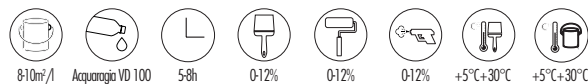

MURISOL

Pigmented solvent-based base coat for exterior

Solvent-based pigmented consolidating primer with a special "Hydrophilic" based technology that ensures secure adhesion on different types of support, insulating and consolidation capacity. Thanks to the resins and the special lamellar pigments contained in the product, Murisol guarantees high breathability, better color resistance and fewer layers. This product can be tinted with the AC16 tinting system.

Indications for use

Reference colour charts

Symbols

COLOUR	PACKAGING	WRAPPING	€ PER LITRE/Kg	€ PER PACKAGE	CODE
Bianco AC 16	L 4	2	€ 16,04	€ 64,16	YMUEAOSA101004
	L 14	1	€ 12,83	€ 179,62	YMUEAOSA101014
Base Incolore	L 13,80	1	€ 10,31	€ 142,28	YMUEAOSAINC138