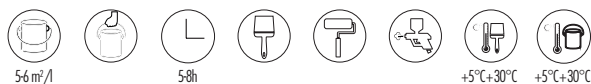

Symbols

COLOUR	PACKAGING	WRAPPING	€ PER LITRE/Kg	€ PER PACKAGE	CODE
Incolore	L 1	6	€ 16,38	€ 16,38	YSI3S0S0000001
	L 5	4	€ 15,59	€ 77,95	YSI3S0S0000005
	L 25	1	€ 13,96	€ 349,00	YSI3S0S0000025