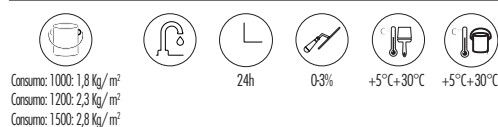

MURIPLAST ACTIVE

Fiber-reinforced anti-mould anti-algae acrylic wall covering with compact effect

Acrylic wall coating added with anti-algae mould for exterior, made from selected grain quartz. It ensures a filling and masking power that allows to uniform the irregularities of the support. This product can be tinted with the AC16 tinting system.

Indications for use