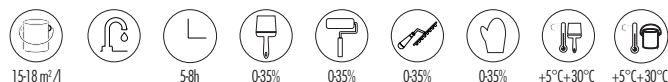

SILVELATURA

Siloxane glaze

Water-based paint based on siloxane resins that guarantee excellent water repellency, ensuring a barrier against dirt over time. It is waterproof and breathable, easily applicable, ideal for professional use. Suitable for exterior and interior, opaque, odorless, semi-covering, suitable for obtaining special decorations or "glazes". This product can be tinted with the AC16 tinting system.

Indications for use